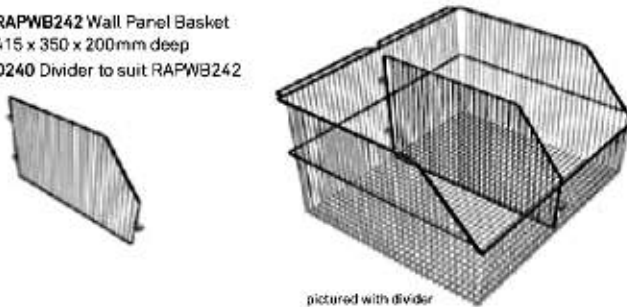

BASKET SYSTEMS

BASKET SERIES WB WALL PANELS NC

Wall Panel Baskets can be fitted to walls, wire shelf ends or mobile trolleys. Baskets fit perfectly to the louvered wall panel hanging system. 8mm close mesh design, dividers optional.

RAPWB122 Wall Panel Basket
415 x 225 x 170mm deep
D120 Divider to suit RAPWB122

RAPWB242 Wall Panel Basket
415 x 350 x 200mm deep
D240 Divider to suit RAPWB242

pictured with divider

WB132 Wall Panel Basket
105 x 190 x 85mm deep

WB134 Wall Panel Basket
105 x 125 x 85mm deep

RAPWB460M Louvered Wall Panel
460 x 460mm Metal

RAPWB900M Louvered Wall Panel
900 x 460mm Metal

BASKET SERIES SB SLIDING BASKETS NC

Sliding baskets can be configured to suit the Basket Trolleys (page 7) or as storage devices to simply sit on the shelves. They are available in 2 different sizes in 2 different depths.

SB1220 610/200 Sliding Basket
1060 x 525 x 200mm deep
SD 556/200 Divider 200mm deep

pictured with divider

SB1220 610/200 Sliding Basket
1060 x 525 x 100mm deep

SB460 610/200 Sliding Basket
300 x 525 x 200mm deep
SD 338/200 Divider 200mm deep