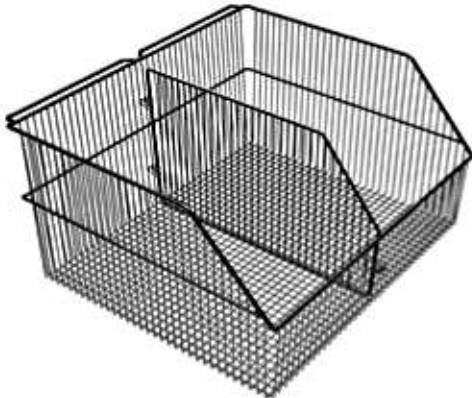

WP460460CW
 Wire Wall Panel
 8mm mesh
 Chrome plated
 460mm x 460mm

LOUVERED PANELS

The traditional louvered wall panels are available and are manufactured from powder coated steel. Two sizes are available, 460mm x 460mm and 900mm x 460mm.

WP460M
 Louvre Wall Panel
 Powder coated
 460mm x 460mm

WP900M
 Louvre Wall Panel
 Powder coated
 460mm x 900mm

WALL BASKET SYSTEMS

Storage Solutions – Clean Environment

a new basket system featuring a close mesh design with particular applications for wall mounting on louvered panels and wall hanging systems. These baskets offer a much improved alternative to the plastic storage trays and significantly reduce the opportunity of dust collection, thereby addressing infection prevention.

- Eliminates collection of dust on the base of the basket
- Close mesh design allows storage of smaller items
- Light weight and extremely robust
- Four sizes to choose from which provides storage solutions for any applications
- Dividers available for the two larger size baskets

The nickel chrome plated wire construction ensures strength and durability and are easily cleaned and maintained.

BASKETS

WB242
Wall Panel Basket
8mm mesh
415 x 350 x 200mm deep

NC

Pictured with divider

WB122
Wall Panel Basket
8mm mesh
415 x 225 x 170mm deep