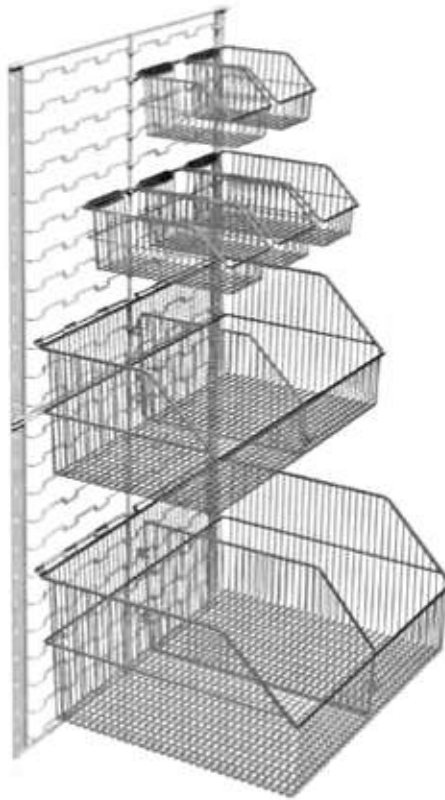

WALL HANGING SYSTEMS
WIRE PANELS NC

This new method of storage for the Wall Basket system introduces a wire retaining system fully compatible for our range of close mesh baskets. This unique system addresses infection prevention issues with the capability of cleaning and dusting behind the wall panel system. This system is modular, size 460mm (high) x 460mm (wide) and can be attached to the wall side by side or above each other. Manufactured from nickel chrome plated wire this system is durable and easy to install.

WP460460CW
 Wire Wall Panel
 8mm mesh
 Chrome plated
 460mm x 460mm

LOUVERED PANELS

The traditional louvered wall panels are available and are manufactured from powder coated steel. Two sizes are available, 460mm x 460mm and 900mm x 460mm.

WP460M
 Louvre Wall Panel
 Powder coated
 460mm x 460mm

WP900M
 Louvre Wall Panel
 Powder coated
 460mm x 900mm

WALL BASKET SYSTEMS

Storage Solutions – Clean Environment

a new basket system featuring a close mesh design with particular applications for wall mounting on louvered panels and wall hanging systems. These baskets offer a much improved alternative to the plastic storage trays and significantly reduce the opportunity of dust collection, thereby addressing infection prevention.

- Eliminates collection of dust on the base of the basket
- Close mesh design allows storage of smaller items
- Light weight and extremely robust
- Four sizes to choose from which provides storage solutions for any applications
- Dividers available for the two larger size baskets