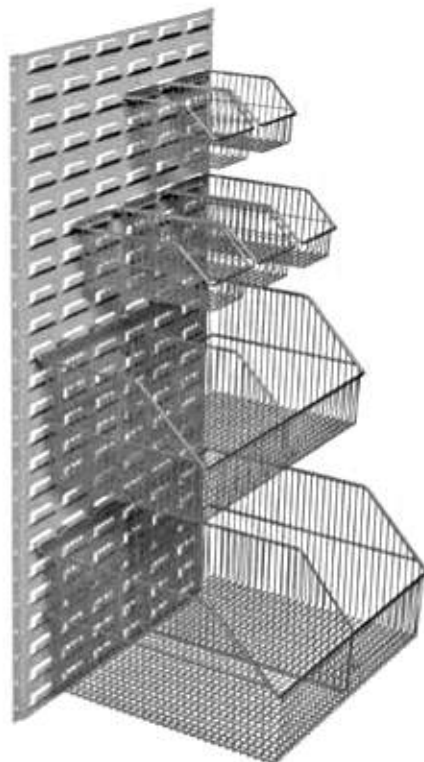

WALL HANGING SYSTEMS
WIRE PANELS NC

This new method of storage for the Wall Basket system introduces a wire retaining system fully compatible for our range of close mesh baskets. This unique system addresses infection prevention issues with the capability of cleaning and dusting behind the wall panel system. This system is modular, size 460mm (high) x 460mm (wide) and can be attached to the wall side by side or above each other. Manufactured from nickel chrome plated wire this system is durable and easy to install.

WP460460CW
 Wire Wall Panel
 8mm mesh
 Chrome plated
 460mm x 460mm

LOUVERED PANELS

The traditional louvered wall panels are available and are manufactured from powder coated steel. Two sizes are available, 460mm x 460mm and 900mm x 460mm.

WP460M
 Louvre Wall Panel
 Powder coated
 460mm x 460mm

WP900M
 Louvre Wall Panel
 Powder coated
 460mm x 900mm

WALL BASKET SYSTEMS

Storage Solutions – Clean Environment

a new basket system featuring a close mesh design with particular applications for wall mounting on louvered panels and wall hanging systems. These baskets offer a much improved alternative to the plastic storage trays and significantly reduce the opportunity of dust collection, thereby addressing infection prevention.

The nickel chrome plated wire construction ensures strength and durability and are easily cleaned and maintained.

BASKETS

WB242
Wall Panel Basket
8mm mesh
415 x 350 x 200mm deep

NC

Pictured with divider

WB122
Wall Panel Basket
8mm mesh
415 x 225 x 170mm deep