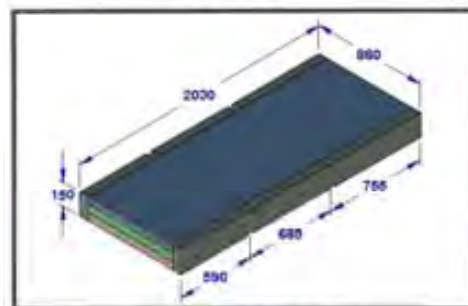

## OPTIONS

**MC10SH:**  
SELF HELP POLE

**MC10IV:**  
I.V. POLE

**MC10MC:**  
CONCAVE MATTRESS (removable)

**MC10SRV:**  
SIDERAIL VERTICAL

**MC10CLB:**  
CENTRAL LOCKING BAR

**FQ738483**  
PRESSURE CARE MATTRESS