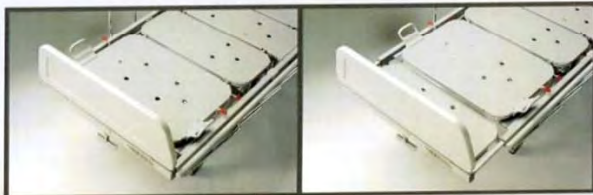

# VIENNA

**MC100**

**HIGH / LOW CAPABILITY**

**225mm BED EXTENSION**

Kneebreak with plastic lift handles converts to calf platform

Optional laminate inserts

Bed extension

125mm central locking castors

Lock out hand control

Lightweight removable head / footboards

Electric backrest 0° - 80°

Rattle free plastic sockets

Rotating buffer discs

Ventilated clip on / off mattress panels

Quality German electrics with battery backup