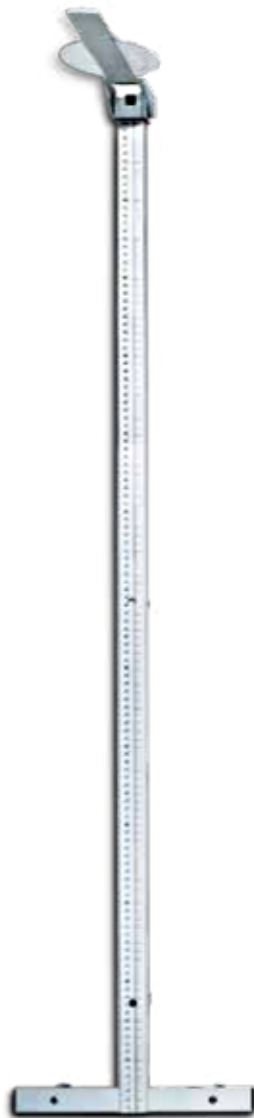

seca 222

Mechanical telescopic
measuring rod with large
measuring range

product sheet [**seca 222**]

- Telescopic measuring rod with large measuring range.
- Specially developed for wall mounting.
- Result easy to read-off even for tall patients.

seca 222:

The measure of medical quality.

Precise data acquisition is the basis of all work with patients. The height measuring rod seca 222 therefore provides permanently reproducible results as it is made of hard-wearing hard aluminium or stable plastic. The abrasionproof measurement scale of this rod ensures that the result is easy to read in 1 mm increments even after frequent use. Adjusting the smooth-running measuring slides is extremely easy due to the large head positioner. This guarantees identical results again and again. Cm for cm.

Mechanical telescopic measuring rod with large measuring range.

The seca 222 is specially designed for wall mounting. It is the classic seca height rod with a large measuring range of up to 230 cm and an additional heel positioner. Selected by thousands of nurses worldwide due to its accuracy and ease of use.

Telescopic function and attachable headpiece.

The telescoping function ensures that readings are always at eye level, for accurate readings regardless of the angle from which one looks. The seca 222 comes with an attachable headpiece for accurate head adjustment. When not in use, the measuring slide can be folded down for safety.