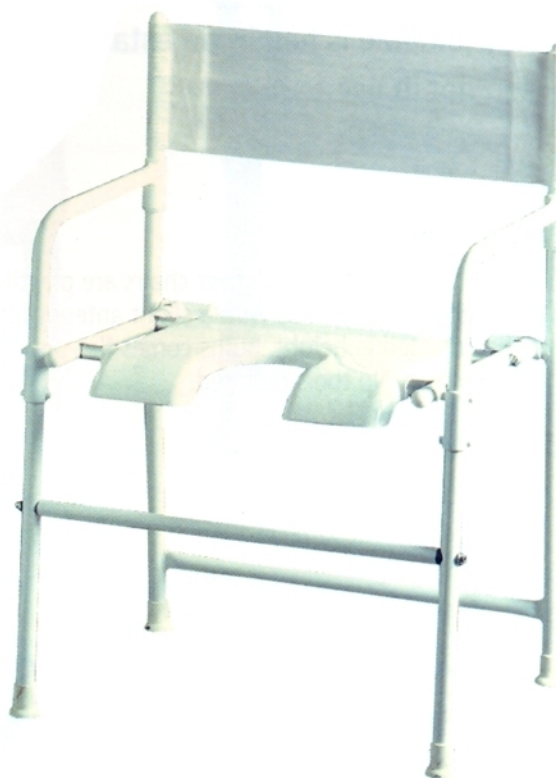

# Etac Rufus Plus shower chair

Rufus Plus is a sturdy product that can carry up to 200 kg.

## Sturdy shower products

Rufus plus shower chair has a maximum weight capacity of 200 kg, enabling the user to feel safe and secure in the shower.

The product comes flat-packed and is simple to assemble.

### Dimensions

Height: 89 cm 35"

Width: 62 cm 24½"

Depth: 47 cm 18½"

Seat height: 55.5 cm 21¾"

Seat area: 41x40 cm 16¼x15¾"

Width between arm supports: 56 cm 22"

Arm supports height: 18 cm 7"

### Material

Ends: Powder-painted steel tubing

Cross bars:

Aluminium

Seat: Polypropylene

with embedded

aluminium tubing

Back strap: Polyester