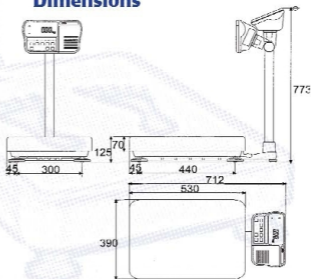

Dimensions